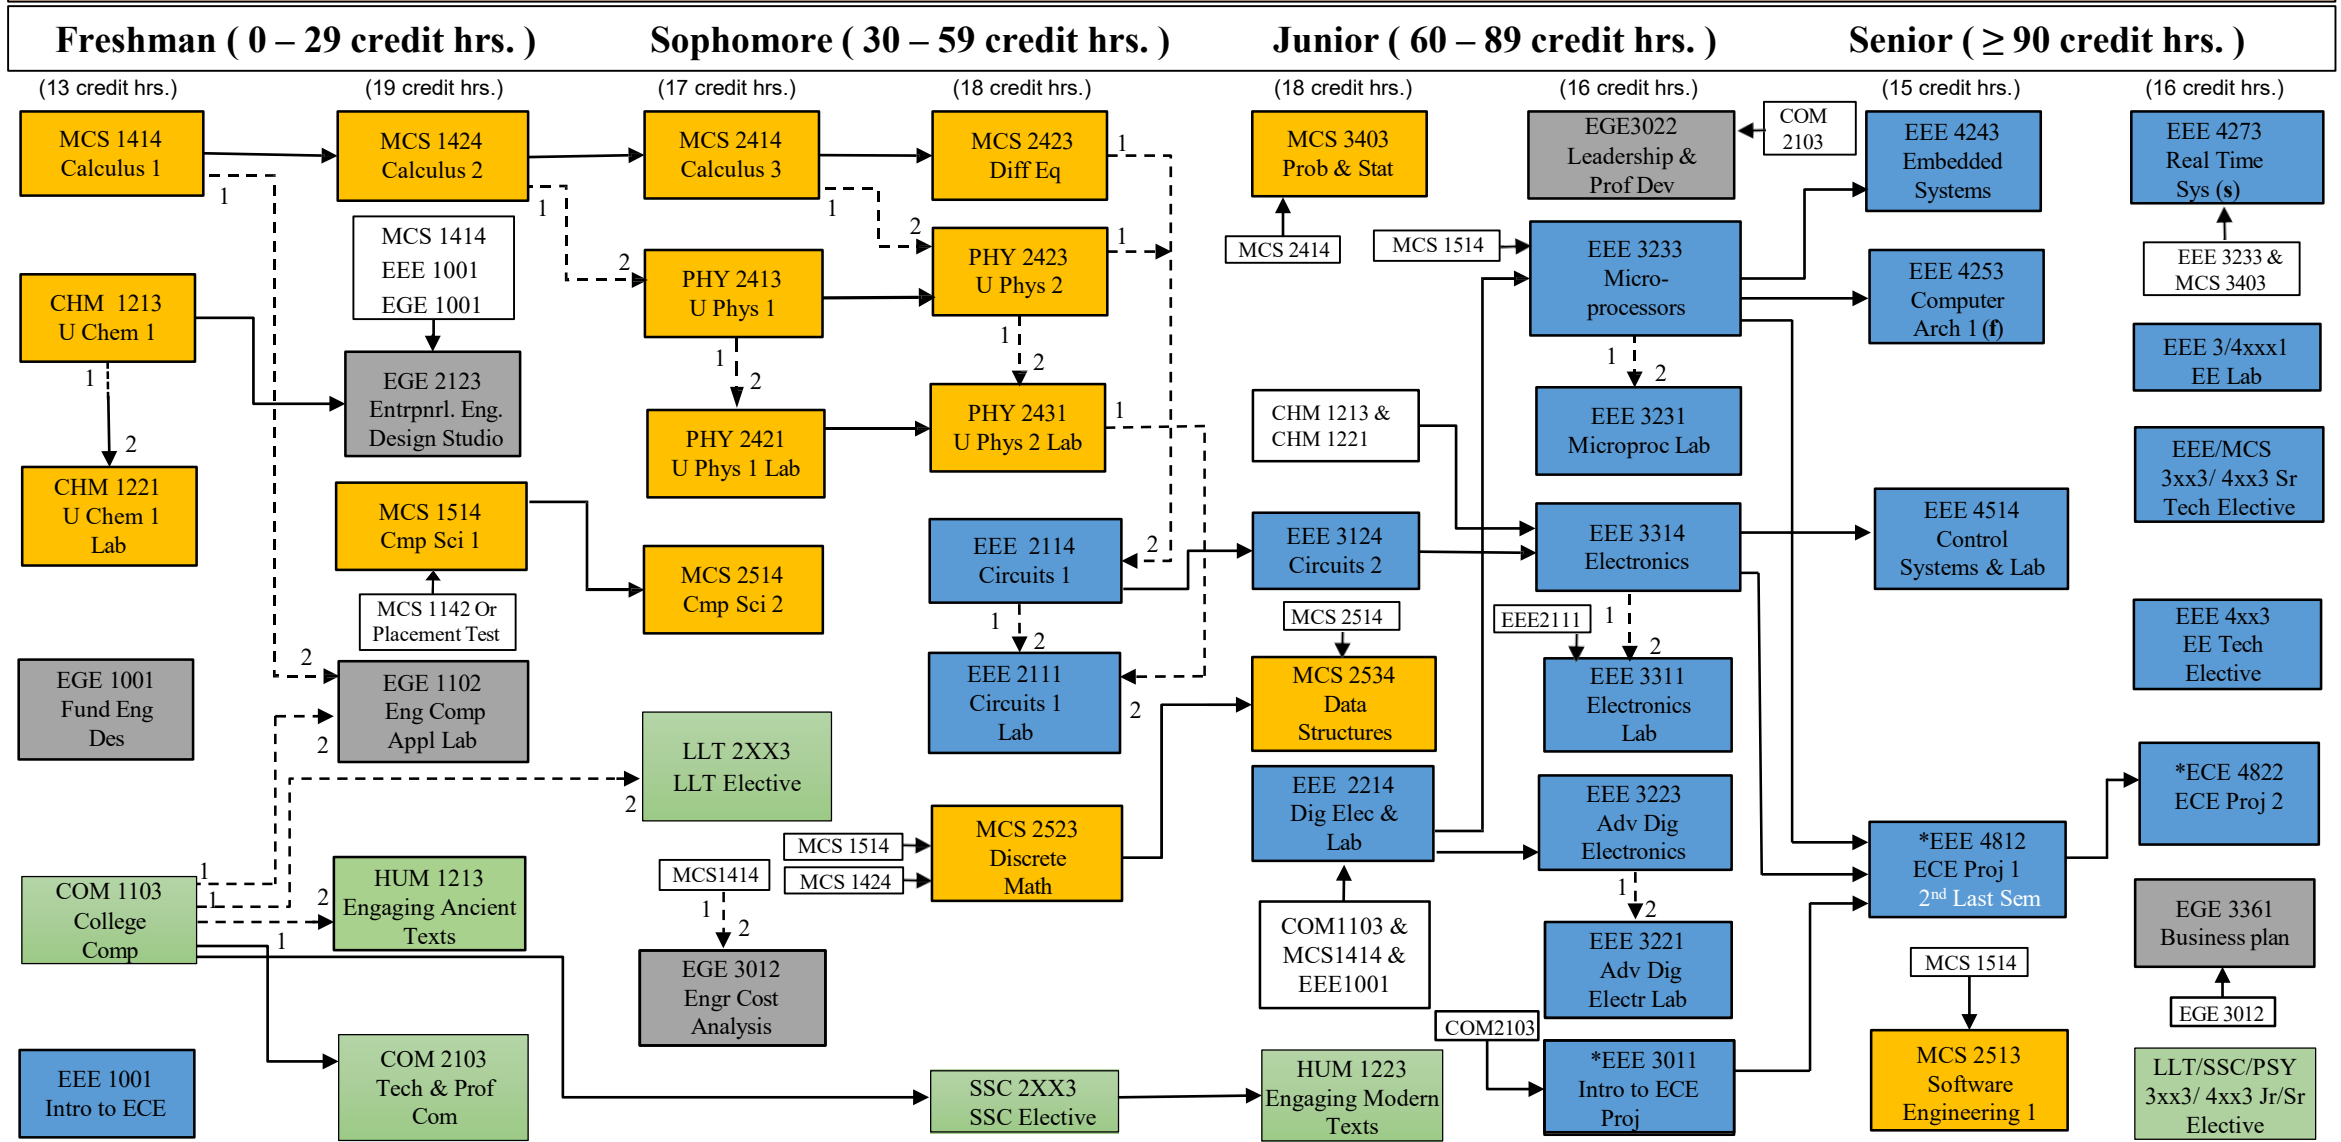

Bachelor of Science in Computer Engineering Flowchart (Fall 2024, 132 hours)

Key: 1 - - - -> 2 - (1) has to be taken before, or can be concurrently taken with (2), **XXX YYYY** Course Title: Course is on the CRITICAL PATH for 4-year graduation plan

Note: All EEE courses (blue blocks) are offered in Fall (f) and Spring (s) semesters, unless specified as, (f) semester only, or (s) semester only [courses maybe offered in other semesters based on Dept discretion and enrollment]. Please see Program Handout for details about selecting Concentrations and ECE Electives & complete pre-req structure (some lower level pre-reqs are not shown with upper level subjects)

Students may, with approval, substitute a 5000 level MCS Elective or 3/4/5000 level EEE Elective. * - Formula Electric students can take EME 3112 Intro to Projects, EME 4212 Competition Projects 1, and the EME 4221 Competition Projects 2.